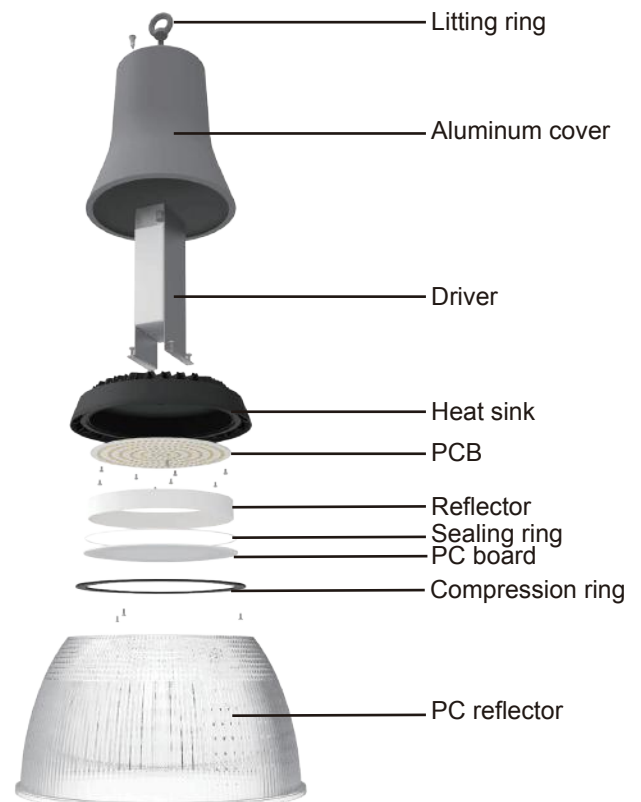

5 Years warranty

Key Features

- ✓ IP42
- ✓ CRI >70 (80)
- ✓ DALI 2.0
- ✓ 0~10 V Dimming
- ✓ Optional Full Spectrum
- ✓ Color Temperature Selectable
- ✓ UGR <19

CCT Selectable, Power selectable, Less SKU

Polycarbonate or aluminium reflector is available

Decorative modern pendant suitable for commercial and retail applications

Dimensions(mm):

LIGHT DISTRIBUTION CURVE

Power	Dimension(mm)	Input Voltage	Beam Angle	Efficiency	Insulation Grade	PF	CCT	Lifetime(Hrs)
80-60-40W	φ330x455mm	AC220-240V 50/60Hz	90°	130LM/W	Class I	>0.95	3000K/4000K/5000K	50,000