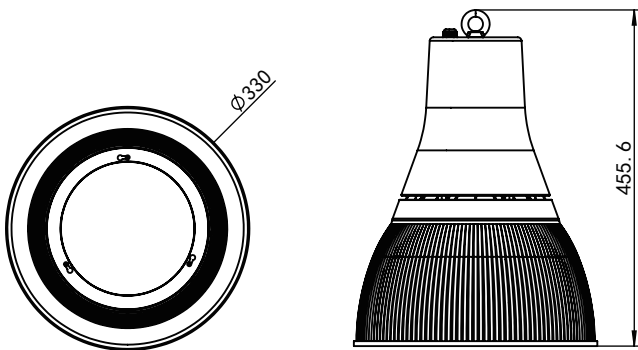

5 Years warranty

Key Features

- ✓ IP42
- ✓ CRI >70 (80)
- ✓ DALI 2.0
- ✓ 0~10 V Dimming
- ✓ Optional Full Spectrum
- ✓ Color Temperature Selectable
- ✓ UGR <19

CCT Selectable, Power selectable, Less SKU

Polycarbonate or aluminium reflector is available

Decorative modern pendant suitable for commercial and retail applications

Dimensions(mm):

LIGHT DISTRIBUTION CURVE

Power	Dimension(mm)	Input Voltage	Beam Angle	Efficiency	Insulation Grade	PF	CCT	Lifetime(Hrs)
80-60-40W	φ330x455mm	AC220-240V 50/60Hz	90°	130LM/W	Class I	>0.95	3000K/4000K/5000K	50,000